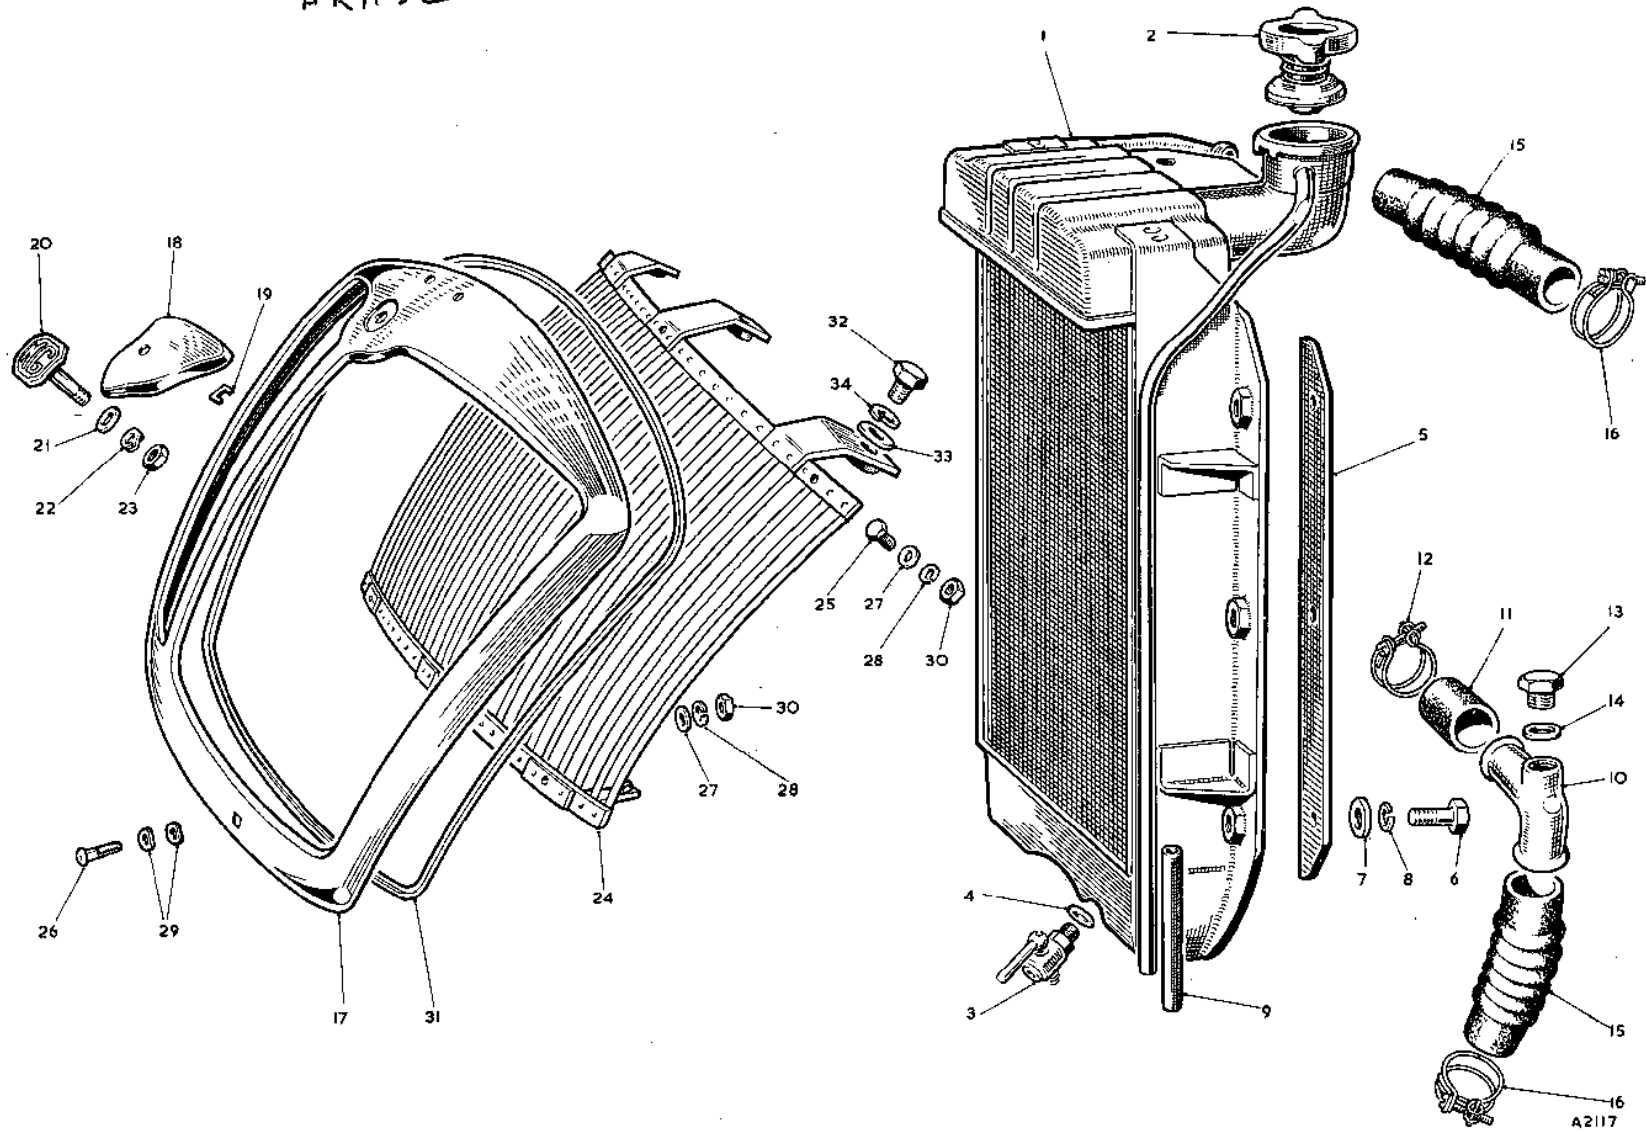

ARHSZ

SERVICE PARTS LIST

THE M.G. Series MGA 1500

Item No.	DESCRIPTION	Commencing (C) 10101		Qty. per Vehicle		Unit of Issue	Type of Vehicle	MODIFICATIONS			REMARKS
		Part Number	Illus. No.	RHD	LHD			New Part Number	Change Point	Amdt. No.	
COOLING SYSTEM											
1	Radiator block assembly	ARH120	C1	1	1						
2	Cap—filler—for radiator block	ARH1022	C2	1	1						
3	Tap—drain—for radiator block	ARH1050	C3	1	1						
4	Washer for tap	ARH517	C4	1	1						
5	Packing piece—block to body	AHH5144	C5	2	2						
6	Screw for block to body	HZS0507	C6	6	6						
7	Washer for screw (plain)	PWZ105	C7	6	6						
8	Washer for screw (spring)	LWZ205	C8	6	6	24					
9	Drain tube	180079	C9	1	1						
10	Pipe—water pump connector	ACH5081	C10	1	1						
11	Hose for connector pipe	ACH5032	C11	1	1						
12	Clip for hose	X19546	C12	2	2						
13	Plug—connector pipe	AEK122	C13	1	1						
14	Washer for plug	AEK123	C14	1	1						
15	Hose—top and bottom	AHH5143	C15	2	2						Not required when heater is fitted
16	Clip for hose—top and bottom	95621	C16	4	4						
17	Case and grille assembly	ARH52		1	1						
18	Case sub-assembly	ARH901	C17	1	1						
19	False nose assembly	ARH902	C18	1	1						
20	Speed fix ($\frac{1}{8}$ ")—nose to case	PFS106	C19	2	2						
21	Badge	ARH900	C20	1	1						
22	Washer for badge (plain)	PWZ103	C21	1	1						
23	Washer for badge (D/C spring)	AJD7712	C22	1	1						
24	Nut for badge	FNZ103	C23	1	1						
25	Grille assembly	ARH883	C24	1	1						
26	Stud—grille retaining	ARH898	C25	2	2						
27	Stud—grille lower fixing	ARH899	C26	2	2						
28	Washer for grille fixing studs	ARH931	C27	2	2						
29	Washer for grille studs (spring)	LWZ203	C28	4	4						
30	'D' washer for grille studs	ARJ509	C29	8	8						
31	Nut for grille studs	FNZ103	C30	4	4						
32	Piping—grille (46")	AHH5179	C31	1	1						
33	Screw—case/grille to body	HPZ0404	C32	6	6						
34	Washer for screw—case/grille to body	PWZ204	C33	6	6						
35	Washer for screw—case/grille to body (spring)	LWZ204	C34	6	6						