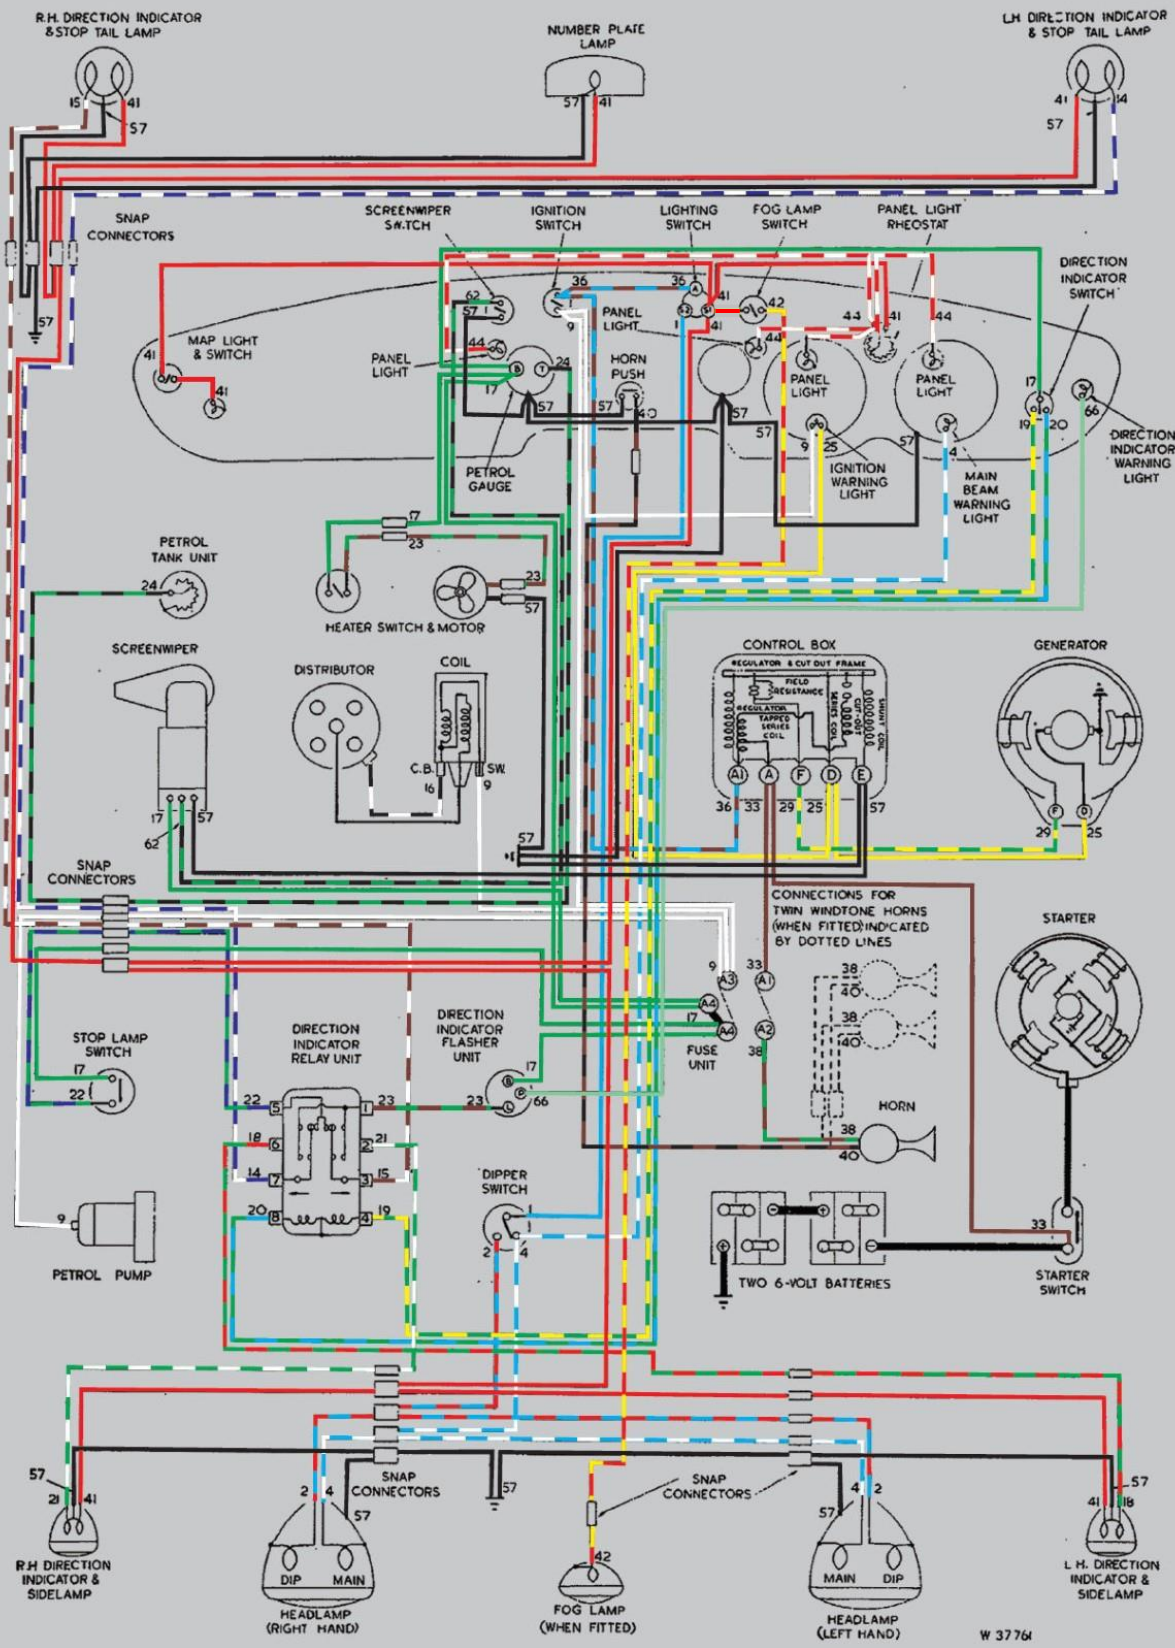

WIRING DIAGRAM

W 37764

KEY TO CABLE COLOURS

- | | | | | |
|--|---|--|--|--|
| <p>1 Blue
2 Blue with Red
3 Blue with Yellow
4 Blue with White
5 Blue with Green
6 Blue with Purple
7 Blue with Brown
8 Blue with Black
9 White
10 White with Red
11 White with Yellow
12 White with Blue
13 White with Green
14 White with Purple</p> | <p>15 White with Brown
16 White with Black
17 Green
18 Green with Red
19 Green with Yellow
20 Green with Blue
21 Green with White
22 Green with Purple
23 Green with Brown
24 Green with Black
25 Yellow
26 Yellow with Red
27 Yellow with Blue</p> | <p>28 Yellow with White
29 Yellow with Green
30 Yellow with Purple
31 Yellow with Brown
32 Yellow with Black
33 Brown
34 Brown with Red
35 Brown with Yellow
36 Brown with Blue
37 Brown with White
38 Brown with Green
39 Brown with Purple
40 Brown with Black</p> | <p>41 Red
42 Red with Yellow
43 Red with Blue
44 Red with White
45 Red with Green
46 Red with Purple
47 Red with Brown
48 Red with Black
49 Purple
50 Purple with Red
51 Purple with Yellow
52 Purple with Blue
53 Purple with White</p> | <p>54 Purple with Green
55 Purple with Brown
56 Purple with Black
57 Black
58 Black with Red
59 Black with Yellow
60 Black with Blue
61 Black with White
62 Black with Green
63 Black with Purple
64 Black with Brown
65 Dark Green
66 Light Green</p> |
|--|---|--|--|--|